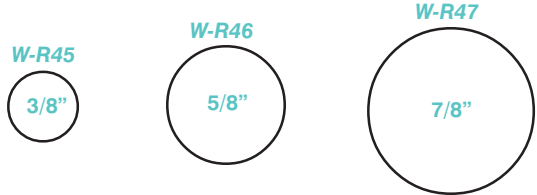

Size Chart for "W" Pre-ink Mounts

Actual Sizes for Pre-ink Mounts (Ratio 1:1)

Size Chart for “W” Pre-ink Mounts

Actual Sizes for Pre-ink Mounts (Ratio 1:1)

Size Chart for "W" Pre-ink Mounts

Actual Sizes for Pre-ink Mounts (Ratio 1:1)

Size Chart for “W” Pre-ink Mounts

Actual Sizes for Pre-ink Mounts (Ratio 1:1)