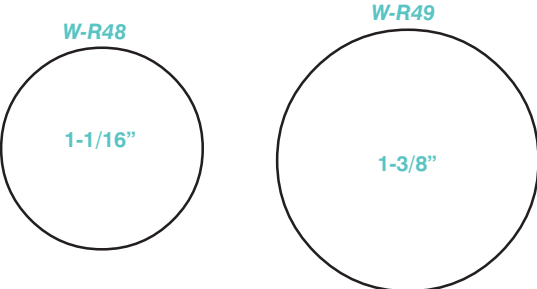

Size Chart for "W" Pre-ink Mounts

Actual Sizes for Pre-ink Mounts (Ratio 1:1)

Size Chart for “W” Pre-ink Mounts

Actual Sizes for Pre-ink Mounts (Ratio 1:1)

Size Chart for "W" Pre-ink Mounts

Actual Sizes for Pre-ink Mounts (Ratio 1:1)

Size Chart for “W” Pre-ink Mounts

Actual Sizes for Pre-ink Mounts (Ratio 1:1)